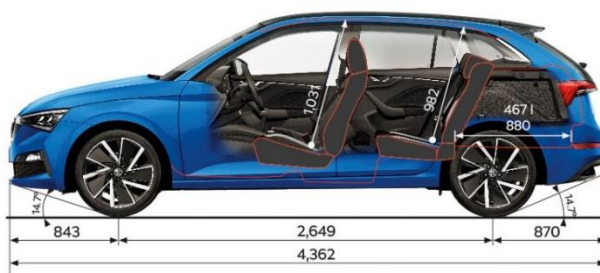

Warranty and Service

5 years mechanical warranty or up to 150,000km**	✓	✓	✓
Service Intervals every 1 year or 15,000km	✓	✓	✓
ŠKODA Scheduled Service Plan 3 Years or up to 45,000km**	$1,445	$1,445	$1,445
ŠKODA Scheduled Service Plan 5 Years or up to 75,000km**	$2,695	$2,695	$2,695