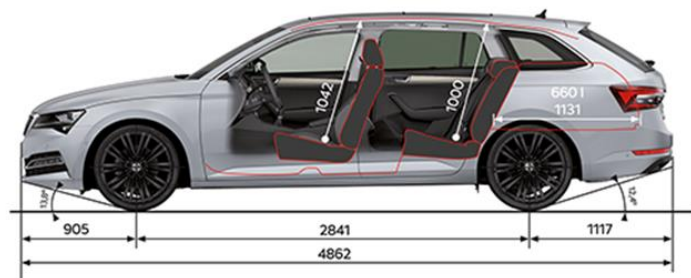

WARRANTY AND SERVICE

5 years mechanical warranty or up to 150,000km**	✓	✓	✓
Service Intervals every 1 year or 15,000km	✓	✓	✓
ŠKODA Scheduled Service Plan 3 Years or up to 45,000km**	$1,695	$1,795	$1,795
ŠKODA Scheduled Service Plan 5 Years or up to 75,000km**	$3,195	$3,495	$3,495