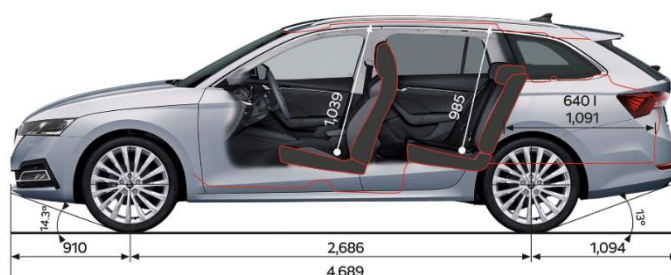

* The figures provided are converted using official NZ Government calculator to 3P-WLTP from official manufacturer's NEDC tests in accordance with EU legislation
**Standard warranty. Other promotional offers may exceed standard terms, and if selected they would be added to vehicle price.

*** Prices are maximum retail including 15% GST. Prices & specifications are subject to change without notice. Maximum Retail Price does not include additional on road costs.

****New Zealand Government Clean Car rebates / fees may apply for new vehicles sold from the 1st April 2022. Values stated should be taken as guidance only and may be subject to change without notice. For further details, see skoda.co.nz/clean-car.

✓ = Standard -- = Not available

Updated March 2022

Page 1 of 2