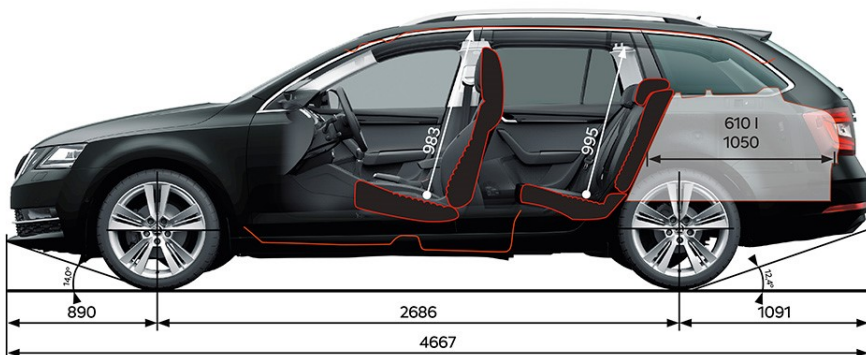

OCTAVIA WAGON

SPECIFICATION SHEET

PRICE

					AMBITION	STYLE
Engine	Transmission	Power kW	Acceleration 0-100km/h	Litres per 100km (combined)	Maximum Retail Price*	
Turbo Petrol TSI	7 Speed DSG	110	8.4	5.1	\$38,990	\$42,990
	7 Speed DSG	132	7.5	5.8		\$44,890
Turbo Diesel TDI	7 Speed DSG	85	10.3	4.0	\$40,990	
	6 Speed DSG	110	8.5	4.6	\$41,990	

TECHNICAL DATA

Engine Size & Output

	TSI 110kW	TSI 132kW	TDI 85kW	TDI 110kW
Engine Type	Turbo Petrol	Turbo Petrol	Turbo Diesel	Turbo Diesel
Displacement (cm ³)	1,395	1,798	1,598	1,968
Power Output - kW @ rpm	110 @ 5000 - 6000	132 @ 5100 - 6200	85 @ 3250 - 4000	110 @ 3500 - 4000
Torque - Nm @ rpm	250 @ 1500 - 3500	250 @ 1250 - 5000	250 @ 1500 - 3200	340 @ 1750 - 3000
Drive Train	Front Wheel Drive	Front Wheel Drive	Front Wheel Drive	Front Wheel Drive
Transmission - Automatic	7 speed DSG	7 speed DSG	7 speed DSG	6 speed DSG
3 years warranty or up to 100,000km and "Long life" servicing; 2 years or up to 30,000km**	✓	✓	✓	✓
Maximum Speed in km/h	216	229	200	213