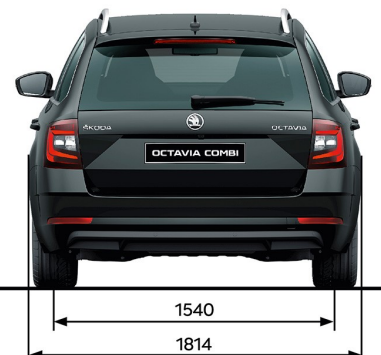

*Prices are Maximum Retail including 15% GST. Prices & specifications are subject to change without notice. Maximum Retail Price does not include additional on road costs. ✓ = Standard -- Not available

** Standard warranty. Other promotional offers may exceed standard terms, and if selected they would be added to vehicle price.