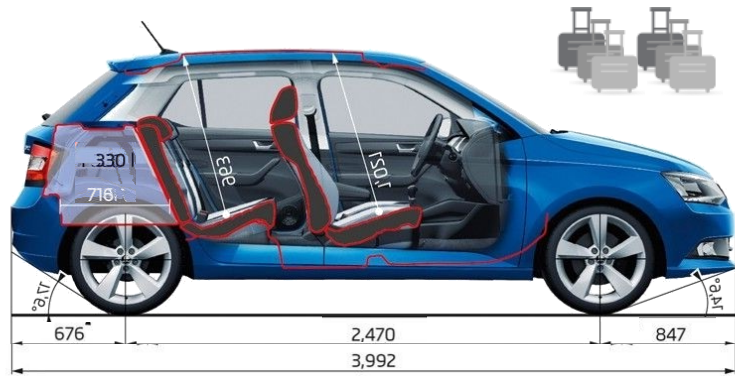

Luggage Capacity 330l

*Prices are maximum retail including 15% GST. Prices & specifications are subject to change without notice. Maximum Retail Price does not include additional on road costs. ✓ = Standard -- Not available

** Standard warranty. Other promotional offers may exceed standard terms, and if selected they would be added to vehicle price.