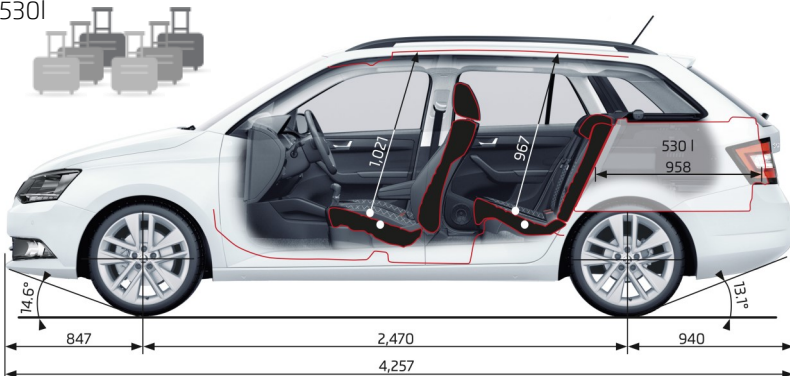

Luggage Capacity 530l